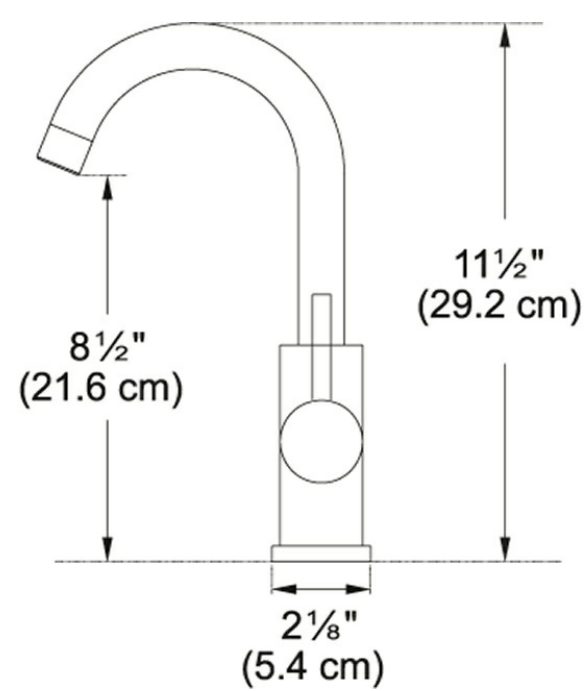

Cube FFB3325BSS Black Stainless Steel

The sleek steel styling of Cube faucets brings a modern touch to any kitchen workspace.

FEATURES

- Solid 304 stainless steel construction delivers corrosion resistance inside and out
- 360-degree swivel spout provides a full range of motion to reach almost any area of the sink
- Single handle effortlessly controls water temperature and pressure
- Pair with other faucets in the Franke Cube series for a consistent look throughout the kitchen
- ADA Compliant

Product Picture

Product Information

Version	Bar/Prep
Spray Type	Full Stream
Faucet Operation	Side Lever
Flow Rate	1.75 gpm
Cartridge	35mm Ceramic Cartridge
Where to buy	Showroom
Countertop hole diameter	1 3/8"

Technical Drawing

Article Numbers

FUN#	115.0619.305
------	--------------